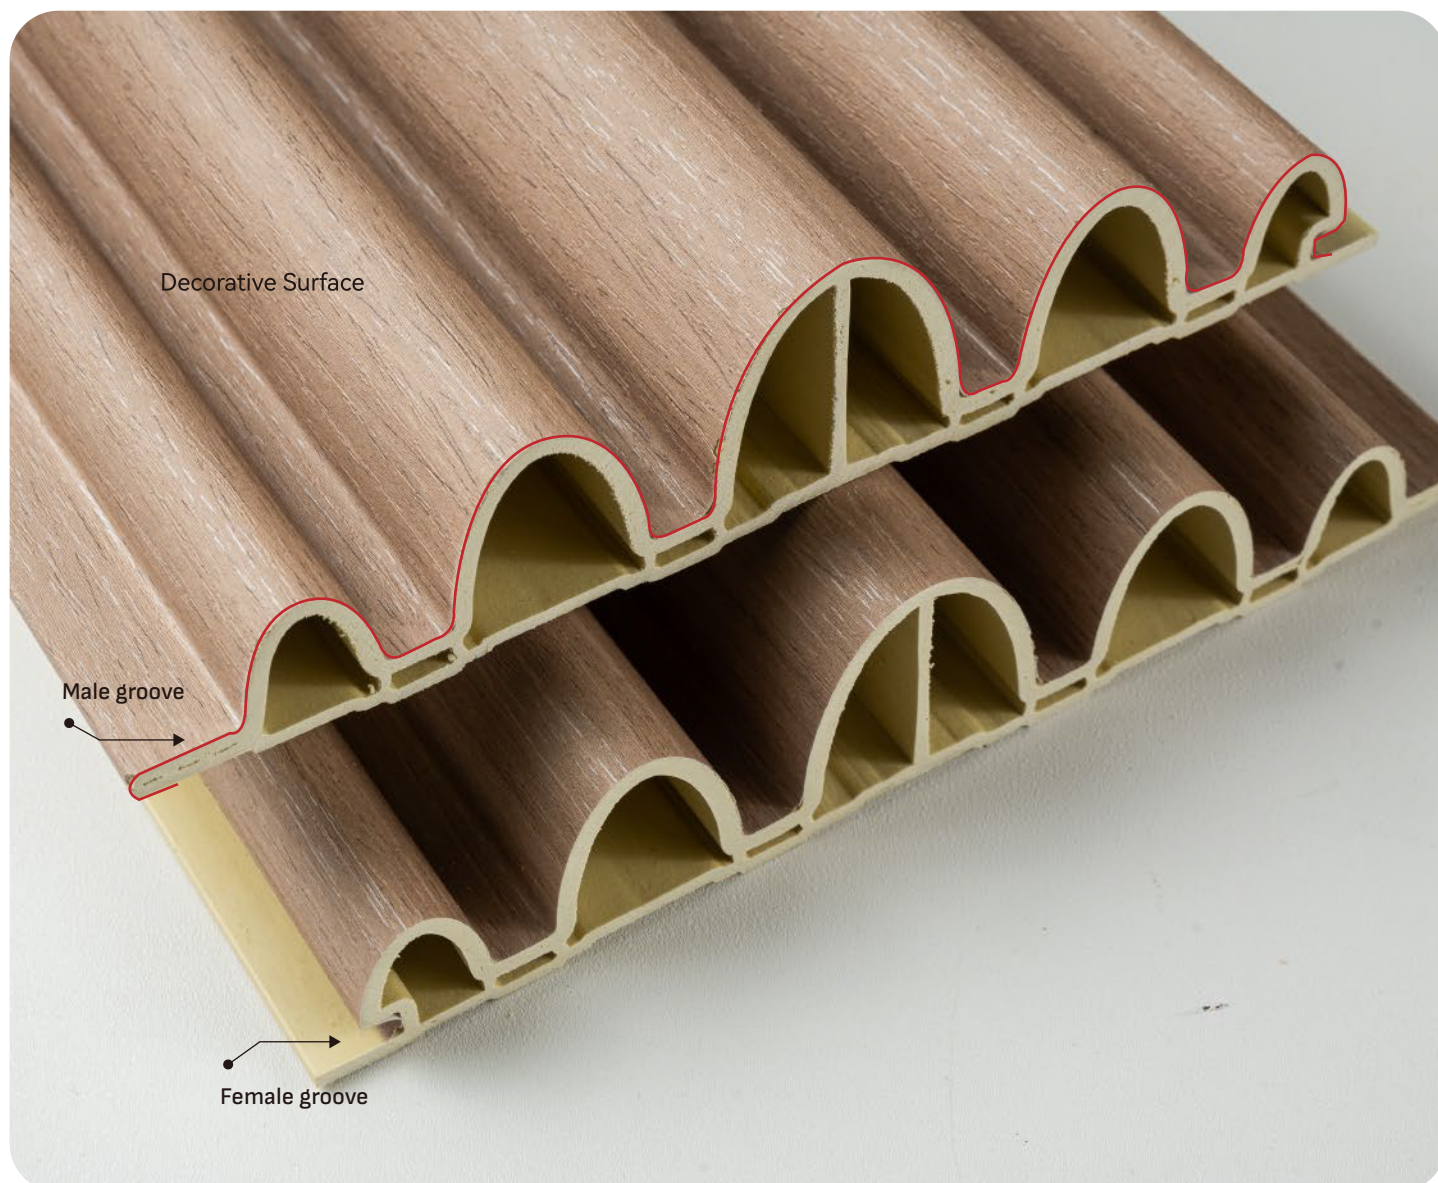

PRODUCT PHOTO