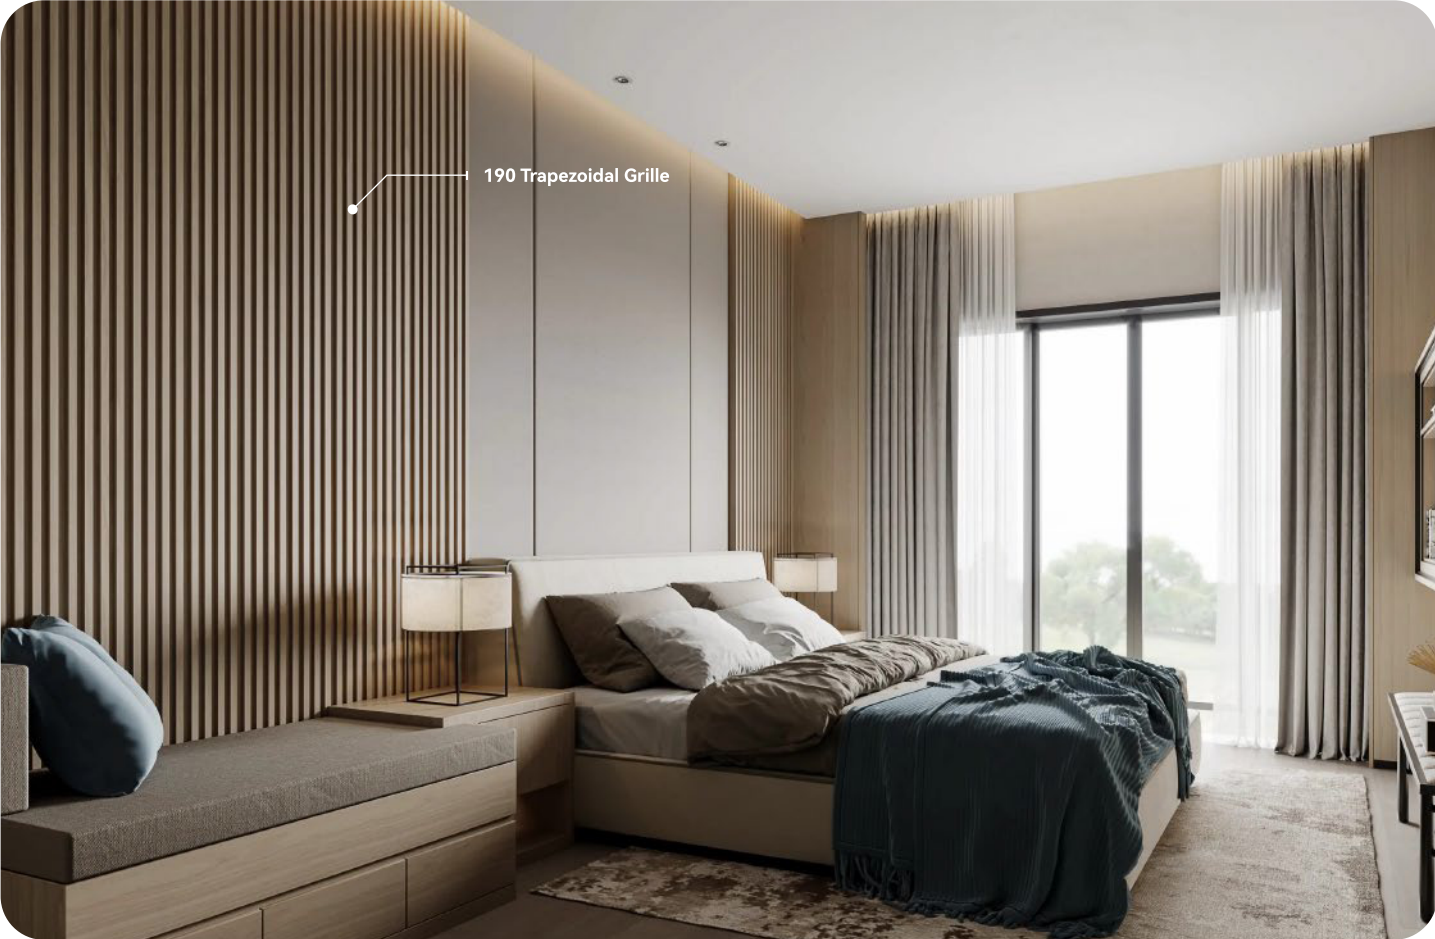

190 TRAPEZOIDAL GRILLE

PRODUCT INFORMATION

SIZE	Width: 190mm Length: 3000mm Thickness: 39.8mm	WEIGHT	4kg/pc
MATERIAL / CROSS-SECTION	WPC bamboo fiber 	EP LEVEL	E0
ADVANTAGE	Waterproof / Bendable	FIRE RATING	B1

CASE APPRECIATION

CASE APPRECIATION

CASE APPRECIATION

CASE APPRECIATION

Category	Picture	Name	Material \ Cross-section	Size(mm)	Ep Rating	Fire Rating	Advantage
Bamboo Grille (Hollow)		163 Large Circular Grille	WPC bamboo fiber 	width: 163 length: 3000 thickness: 27.8	E0	B1	Water Proof / Bendable
		140 Triangular Grille	WPC bamboo fiber 	width: 140 length: 3000 thickness: 27.8	E0	B1	Water Proof / Bendable
		190 Wave Grille	WPC bamboo fiber 	width: 190 length: 3000 thickness: 43	E0	B1	Water Proof / Bendable
		172 High Triangle Grille	WPC bamboo fiber 	width: 172 length: 3000 thickness: 47.8	E0	B1	Water Proof / Bendable
		190 Trapezoidal Grille	WPC bamboo fiber 	width: 190 length: 3000 thickness: 39.8	E0	B1	Water Proof / Bendable