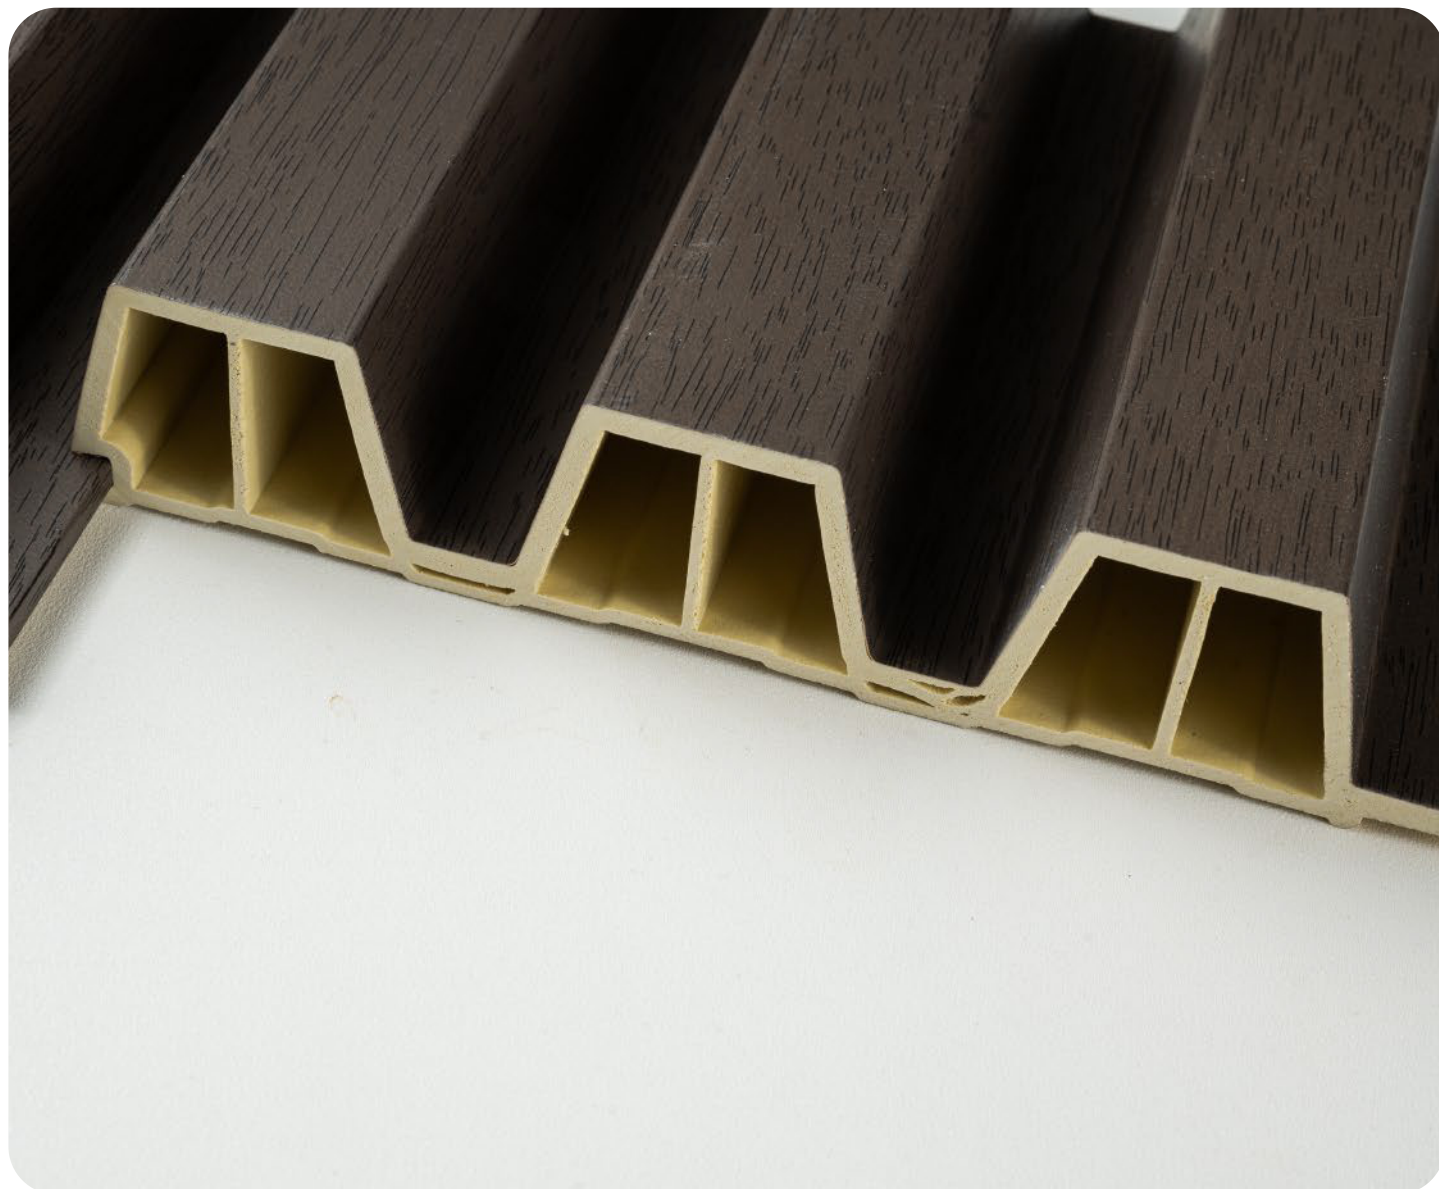

190 TRAPEZOIDAL GRILLE

PRODUCT INFORMATION

SIZE	Width: 190mm Length: 3000mm Thickness: 39.8mm	WEIGHT	4kg/pc
MATERIAL / CROSS-SECTION	WPC bamboo fiber 	EP LEVEL	E0
ADVANTAGE	Waterproof / Bendable	FIRE RATING	B1

CASE APPRECIATION

CASE APPRECIATION

CASE APPRECIATION

CASE APPRECIATION

Category	Picture	Name	Material \ Cross-section	Size(mm)	Ep Rating	Fire Rating	Advantage
Bamboo Grille (Hollow)		163 Large Circular Grille	WPC bamboo fiber 	width: 163 length: 3000 thickness: 27.8	E0	B1	Water Proof / Bendable
		140 Triangular Grille	WPC bamboo fiber 	width: 140 length: 3000 thickness: 27.8	E0	B1	Water Proof / Bendable
		190 Wave Grille	WPC bamboo fiber 	width: 190 length: 3000 thickness: 43	E0	B1	Water Proof / Bendable
		172 High Triangle Grille	WPC bamboo fiber 	width: 172 length: 3000 thickness: 47.8	E0	B1	Water Proof / Bendable
		190 Trapezoidal Grille	WPC bamboo fiber 	width: 190 length: 3000 thickness: 39.8	E0	B1	Water Proof / Bendable

AVAILABLE COLORS

Wood Grain Series

AVAILABLE COLORS

Solid color series

AVAILABLE COLORS

Cloth pattern series

AVAILABLE COLORS

Stone series