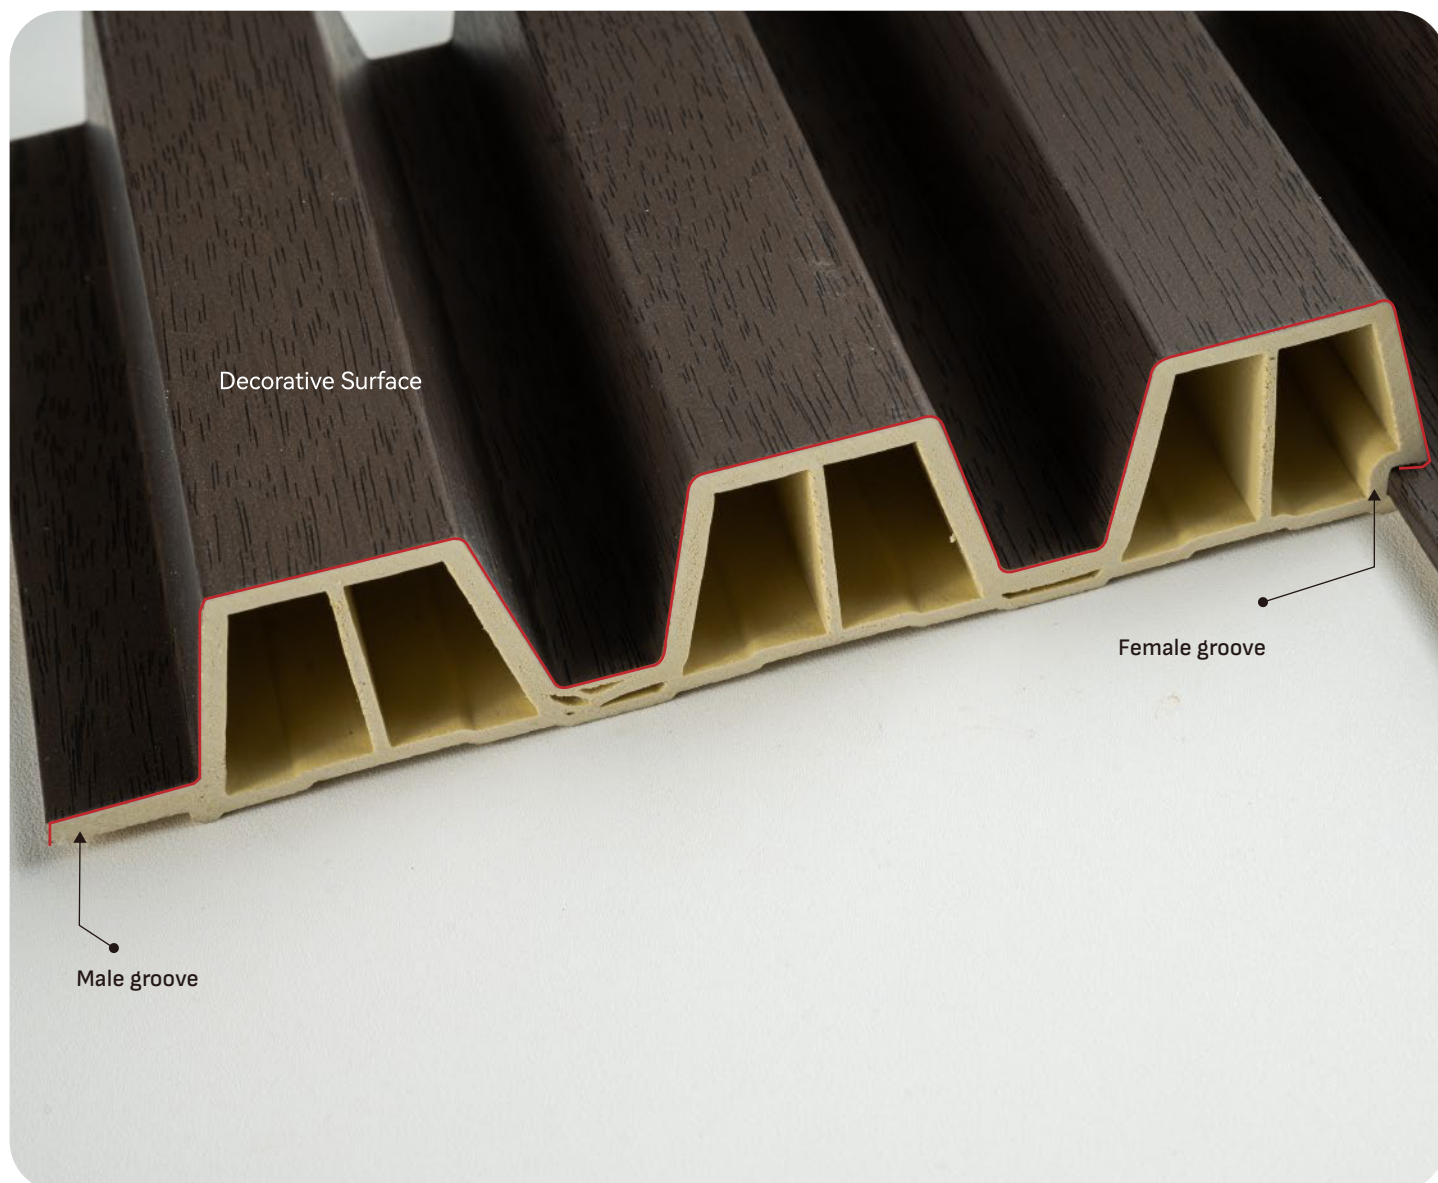

190 TRAPEZOIDAL GRILLE

PRODUCT INFORMATION

SIZE	Width: 190mm Length: 3000mm Thickness: 39.8mm	WEIGHT	4kg/pc
MATERIAL / CROSS-SECTION	WPC bamboo fiber 	EP LEVEL	E0
ADVANTAGE	Waterproof / Bendable	FIRE RATING	B1

INTERNATIONAL CERTIFICATION

Eu Environmental
Certification

Internationally Recognized
Certification Body

International Organization
For Standardization

Eu Safety
Certification

PRODUCT PHOTO

PATCHWORK EFFECT

CASE APPRECIATION

CASE APPRECIATION

CASE APPRECIATION

CASE APPRECIATION

Category	Picture	Name	Material \ Cross-section	Size(mm)	Ep Rating	Fire Rating	Advantage
Bamboo Grille (Hollow)		163 Large Circular Grille	WPC bamboo fiber 	width: 163 length: 3000 thickness: 27.8	E0	B1	Water Proof / Bendable
		140 Triangular Grille	WPC bamboo fiber 	width: 140 length: 3000 thickness: 27.8	E0	B1	Water Proof / Bendable
		190 Wave Grille	WPC bamboo fiber 	width: 190 length: 3000 thickness: 43	E0	B1	Water Proof / Bendable
		172 High Triangle Grille	WPC bamboo fiber 	width: 172 length: 3000 thickness: 47.8	E0	B1	Water Proof / Bendable
		190 Trapezoidal Grille	WPC bamboo fiber 	width: 190 length: 3000 thickness: 39.8	E0	B1	Water Proof / Bendable