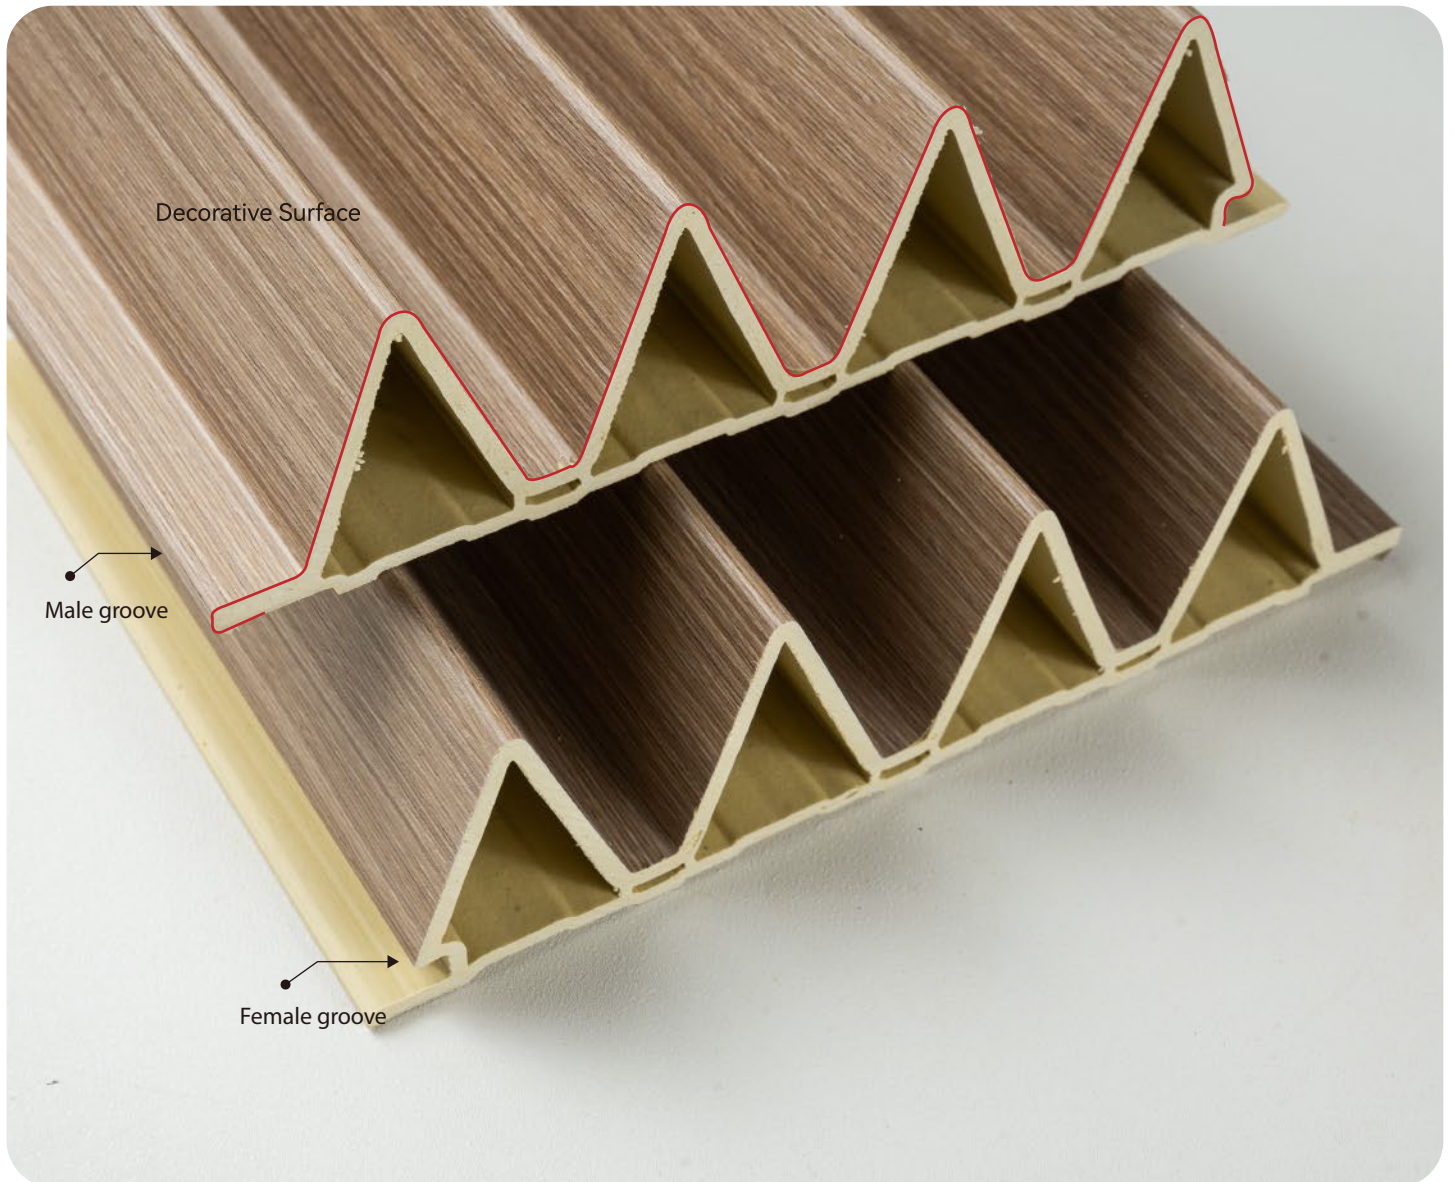

PRODUCT PHOTO