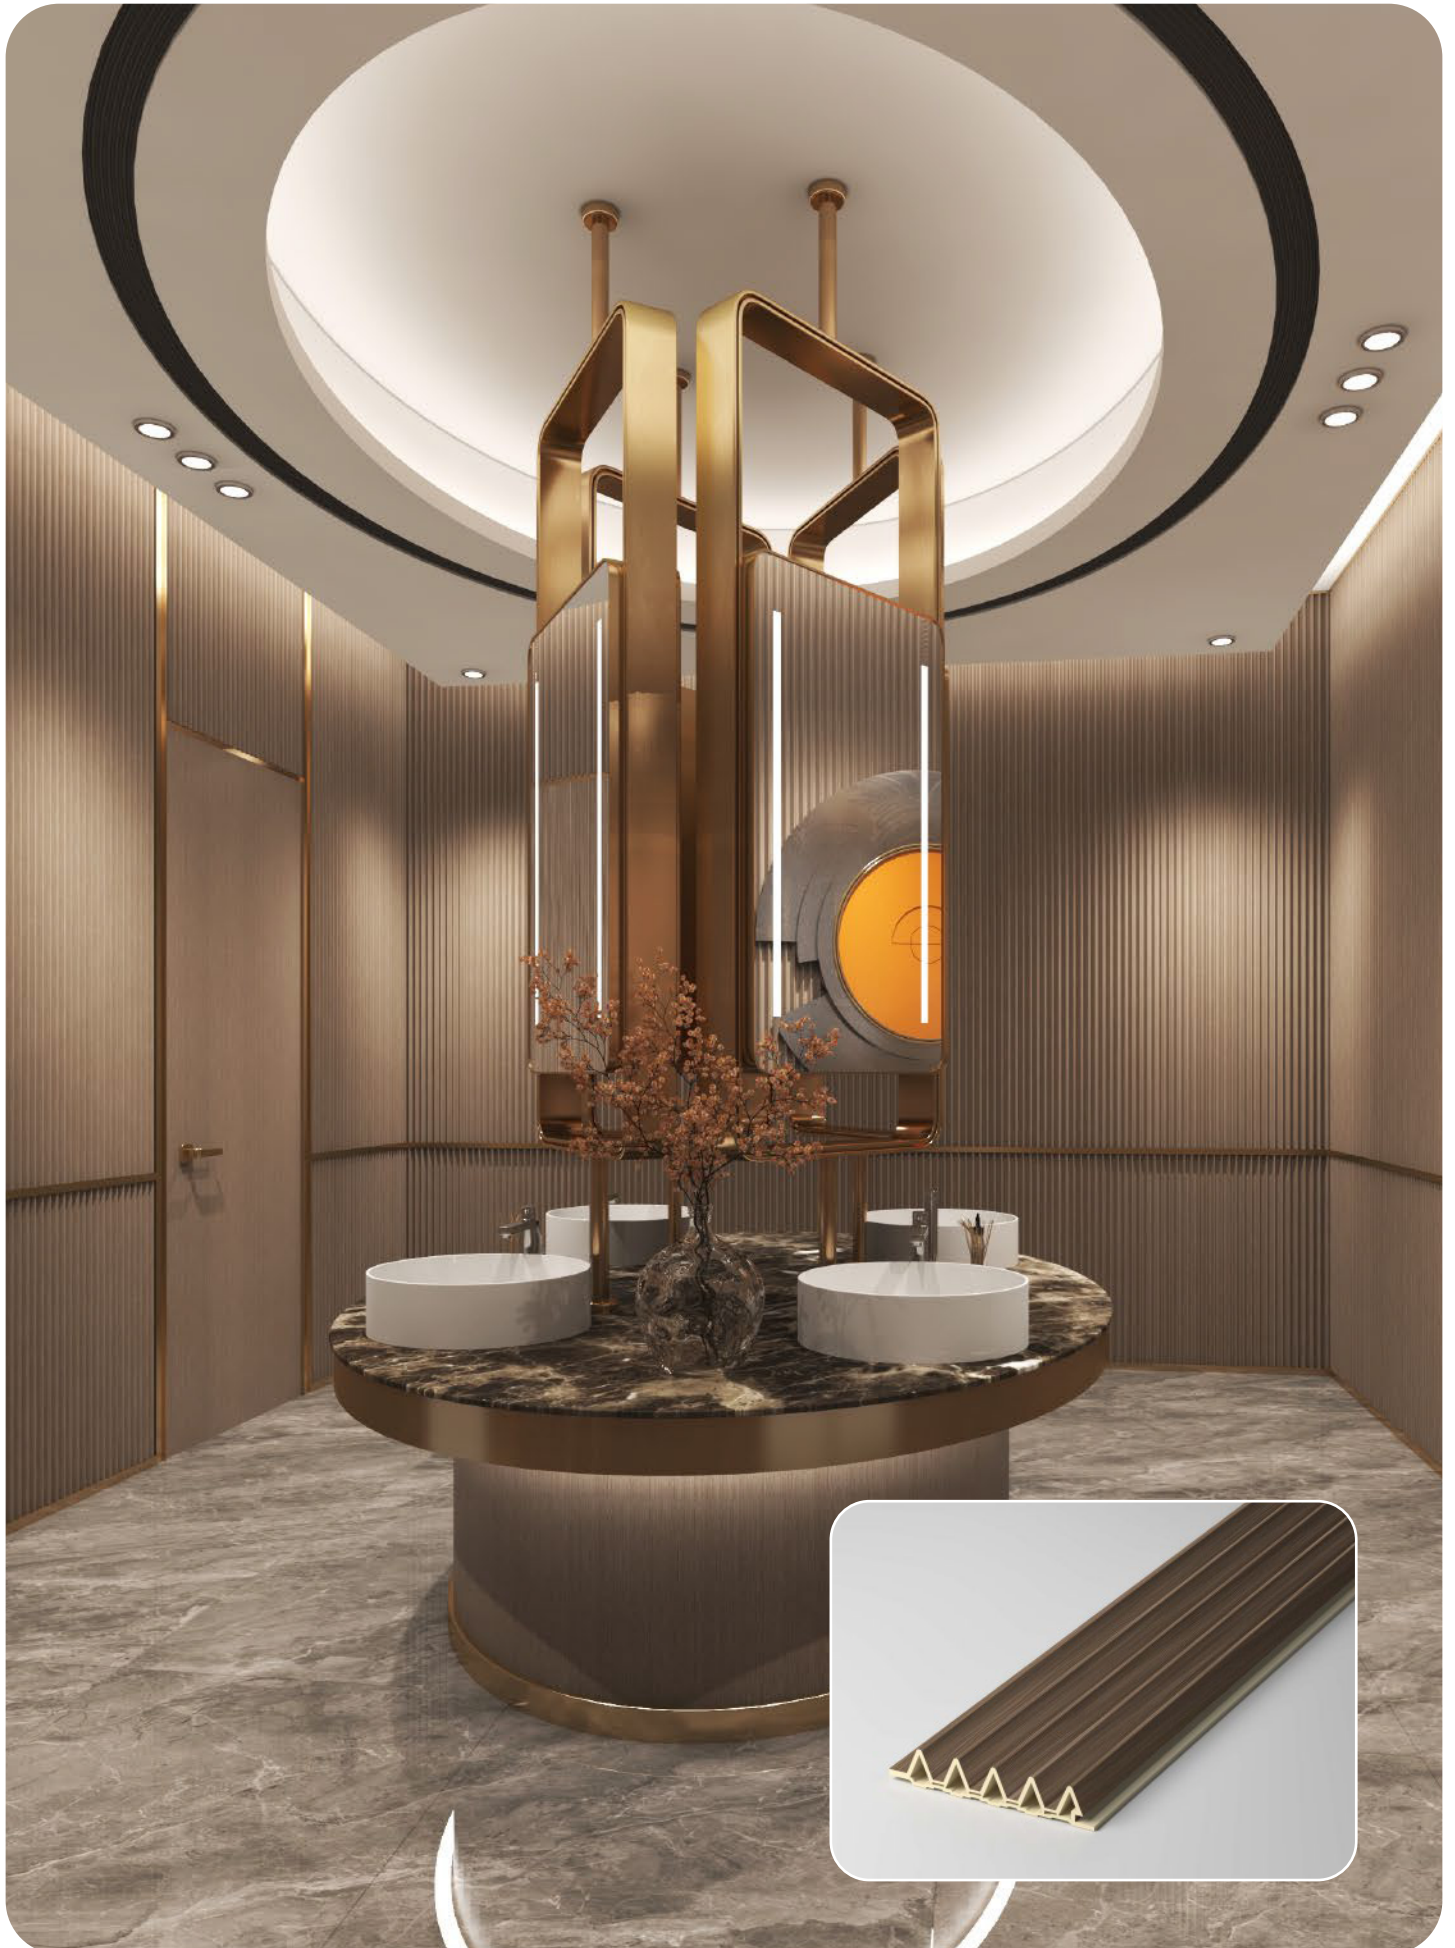

AVAILABLE COLORS

Wood Grain Series