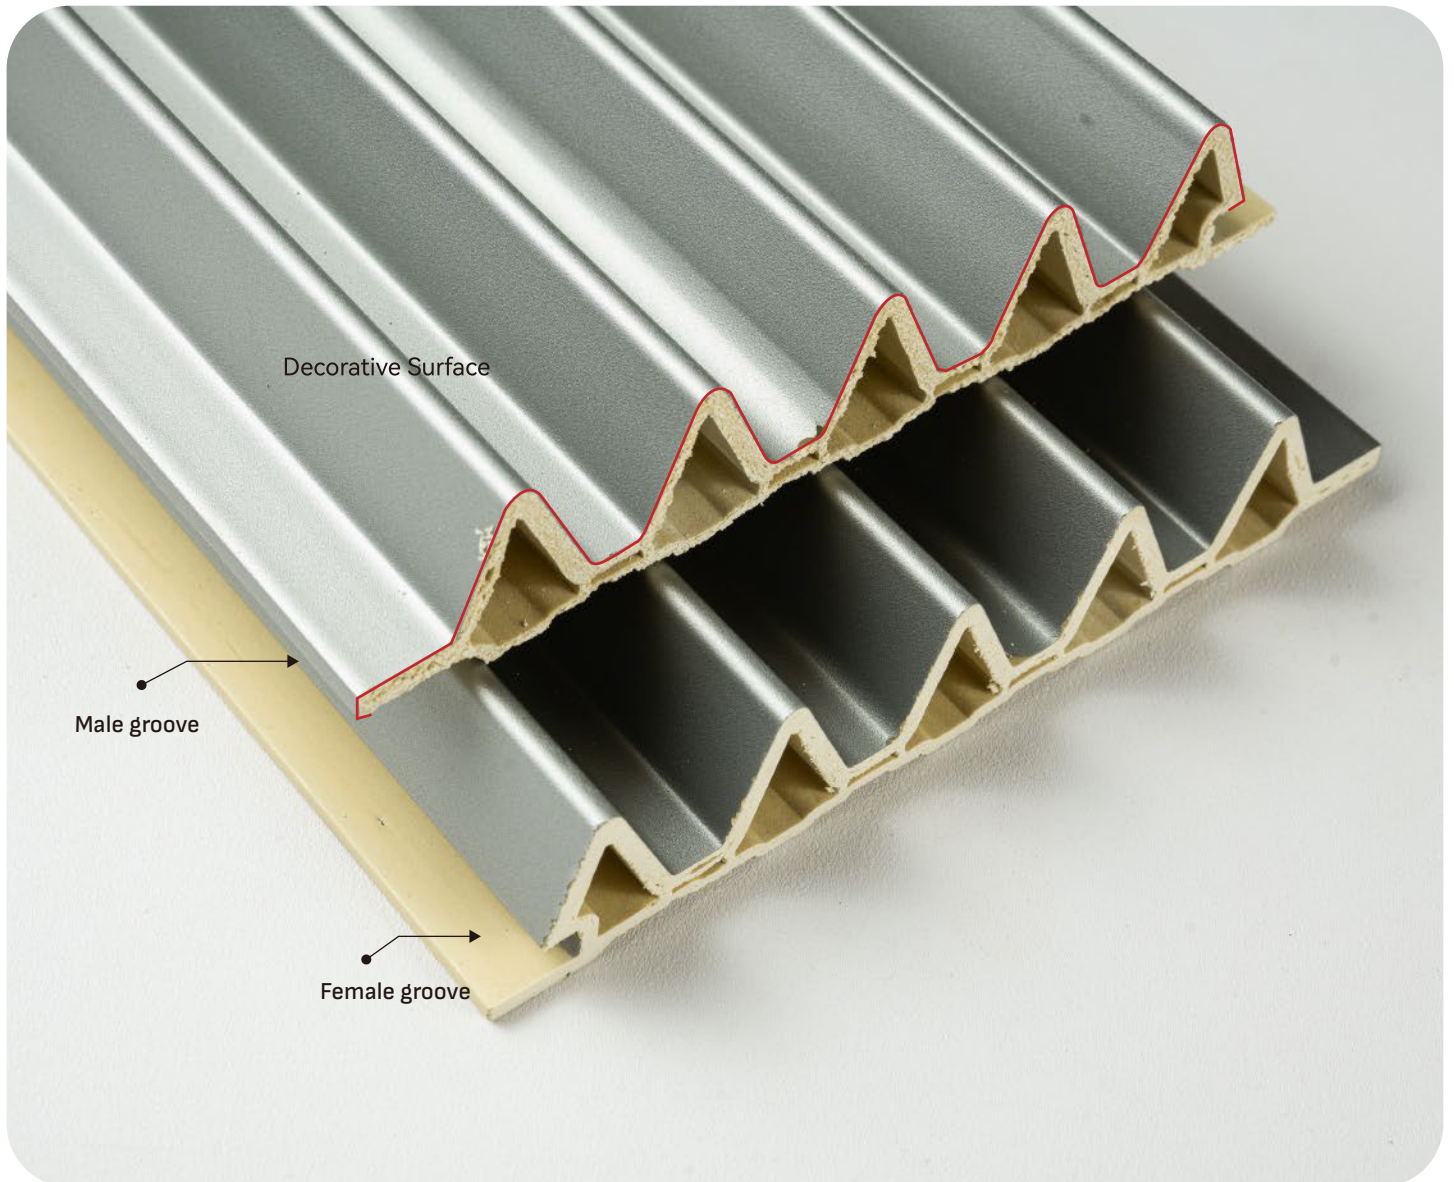

PRODUCT PHOTO