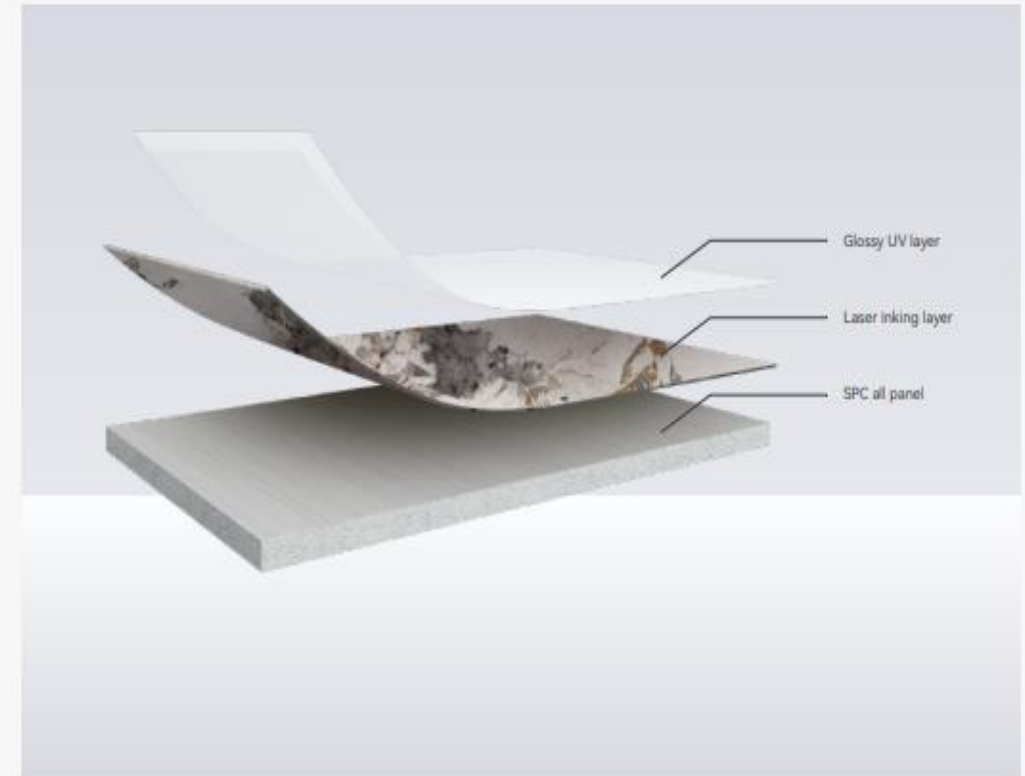

Advanced technology

EOM Group

01

HD Printing Wall Panel

High quality

EOM Group

Product Structure Diagram

Picture	Material \ cross-section	Size(mm)	Surface technology	Ep rating	Fire rating	Advantage	Splicing method
HD Printing Wall Panel 2.8m	WPC+PETG	Width: 1120 Length: 2800 Thickness: 5/8	Bright PETG Matte PETG	E0	B1	Water proof & Bendable	Tight splicing/ metal profile splicing
HD Printing Wall Panel Custom Size	WPC+PETG	Width: Custom width within 1120 Length: Custom lengths within 2800 Thickness: 5/8	Bright PETG Matte PETG	E0	B1	Water proof & Bendable	Tight splicing/ metal profile splicing

Finishing & Texture

EOM Group

02

SPC Background Wall

Durable &
Resistant

EOM Group

Product Structure Diagram

Picture	Material \ cross-section	size(mm)	Surface technology	Ep rating	Fire rating	Advantage	Splicing method
SPC background painting	SPC+UV	Width: 1120 Length: 2800 Thickness: 6	Laser inking	E0	B1	Water proof & Bendable	Tight splicing/ metal profile splicing