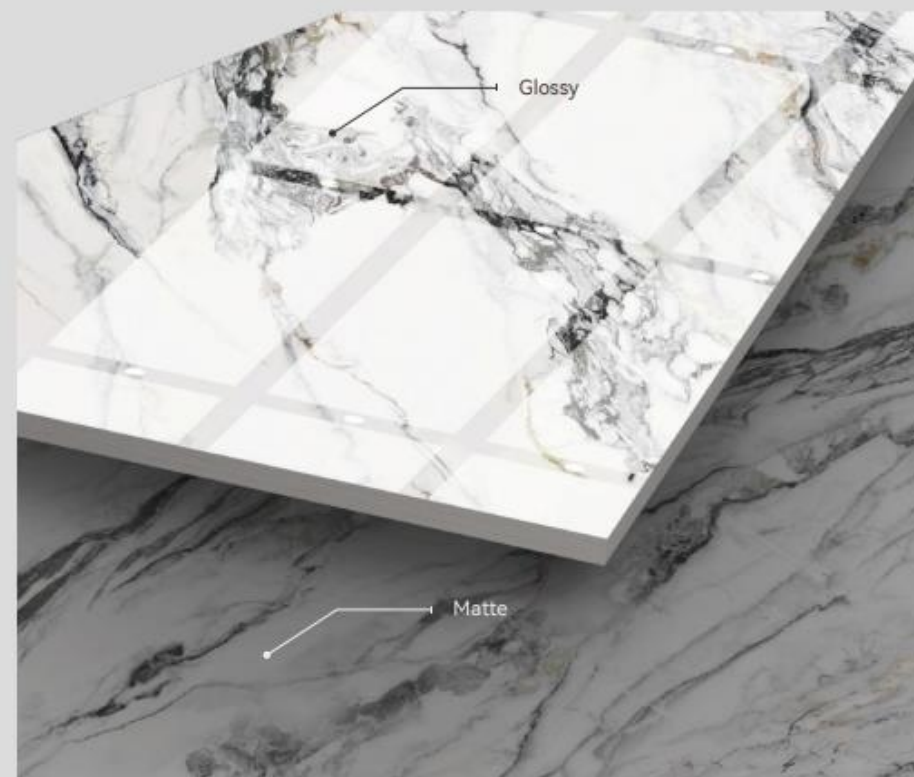

Advanced technology

EOM Group

01

HD Printing Wall Panel

High quality

EOM Group

Product Structure Diagram

Picture	Material \ cross-section	Size(mm)	Surface technology	Ep rating	Fire rating	Advantage	Splicing method
HD Printing Wall Panel 2.8m	WPC+PETG	Width: 1120 Length: 2800 Thickness: 5/8	Bright PETG Matte PETG	E0	B1	Water proof & Bendable	Tight splicing/ metal profile splicing
HD Printing Wall Panel Custom Size	WPC+PETG	Width: Custom width within 1120 Length: Custom lengths within 2800 Thickness: 5/8	Bright PETG Matte PETG	E0	B1	Water proof & Bendable	Tight splicing/ metal profile splicing

Finishing & Texture

EOM Group

02

SPC Background Wall

Durable &
Resistant

EOM Group

Product Structure Diagram

Picture	Material \ cross-section	size(mm)	Surface technology	Ep rating	Fire rating	Advantage	Splicing method
SPC background painting	SPC+UV	Width: 1120 Length: 2800 Thickness: 6	Laser inking	E0	B1	Water proof & Bendable	Tight splicing/ metal profile splicing