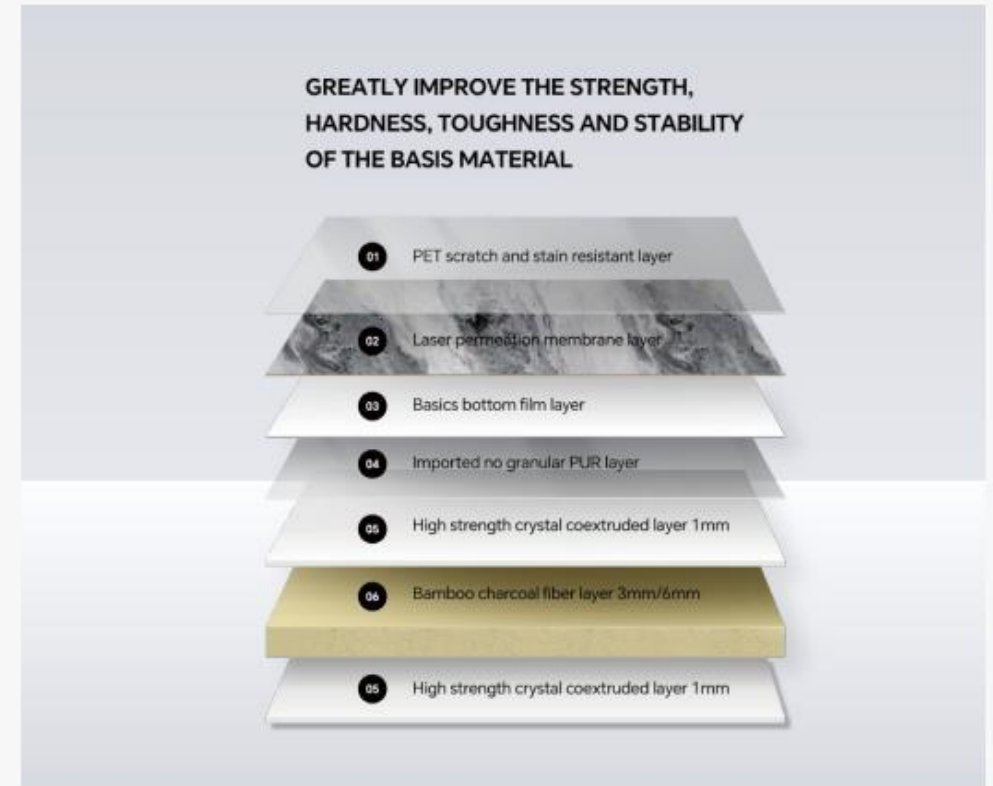

Advanced technology

EOM Group

01

HD Printing Wall Panel

High quality

EOM Group

Product Structure Diagram

Picture	Material \ cross-section	Size(mm)	Surface technology	Ep rating	Fire rating	Advantage	Splicing method
HD Printing Wall Panel 2.8m	WPC+PETG	Width: 1120 Length: 2800 Thickness: 5/8	Bright PETG Matte PETG	E0	B1	Water proof & Bendable	Tight splicing/ metal profile splicing
HD Printing Wall Panel Custom Size	WPC+PETG	Width: Custom width within 1120 Length: Custom lengths within 2800 Thickness: 5/8	Bright PETG Matte PETG	E0	B1	Water proof & Bendable	Tight splicing/ metal profile splicing

Finishing & Texture

EOM Group

02

SPC Background Wall

Durable &
Resistant

EOM Group

Product Structure Diagram

Picture	Material \ cross-section	size(mm)	Surface technology	Ep rating	Fire rating	Advantage	Splicing method
SPC background painting	SPC+UV	Width: 1120 Length: 2800 Thickness: 6	Laser inking	E0	B1	Water proof & Bendable	Tight splicing/ metal profile splicing